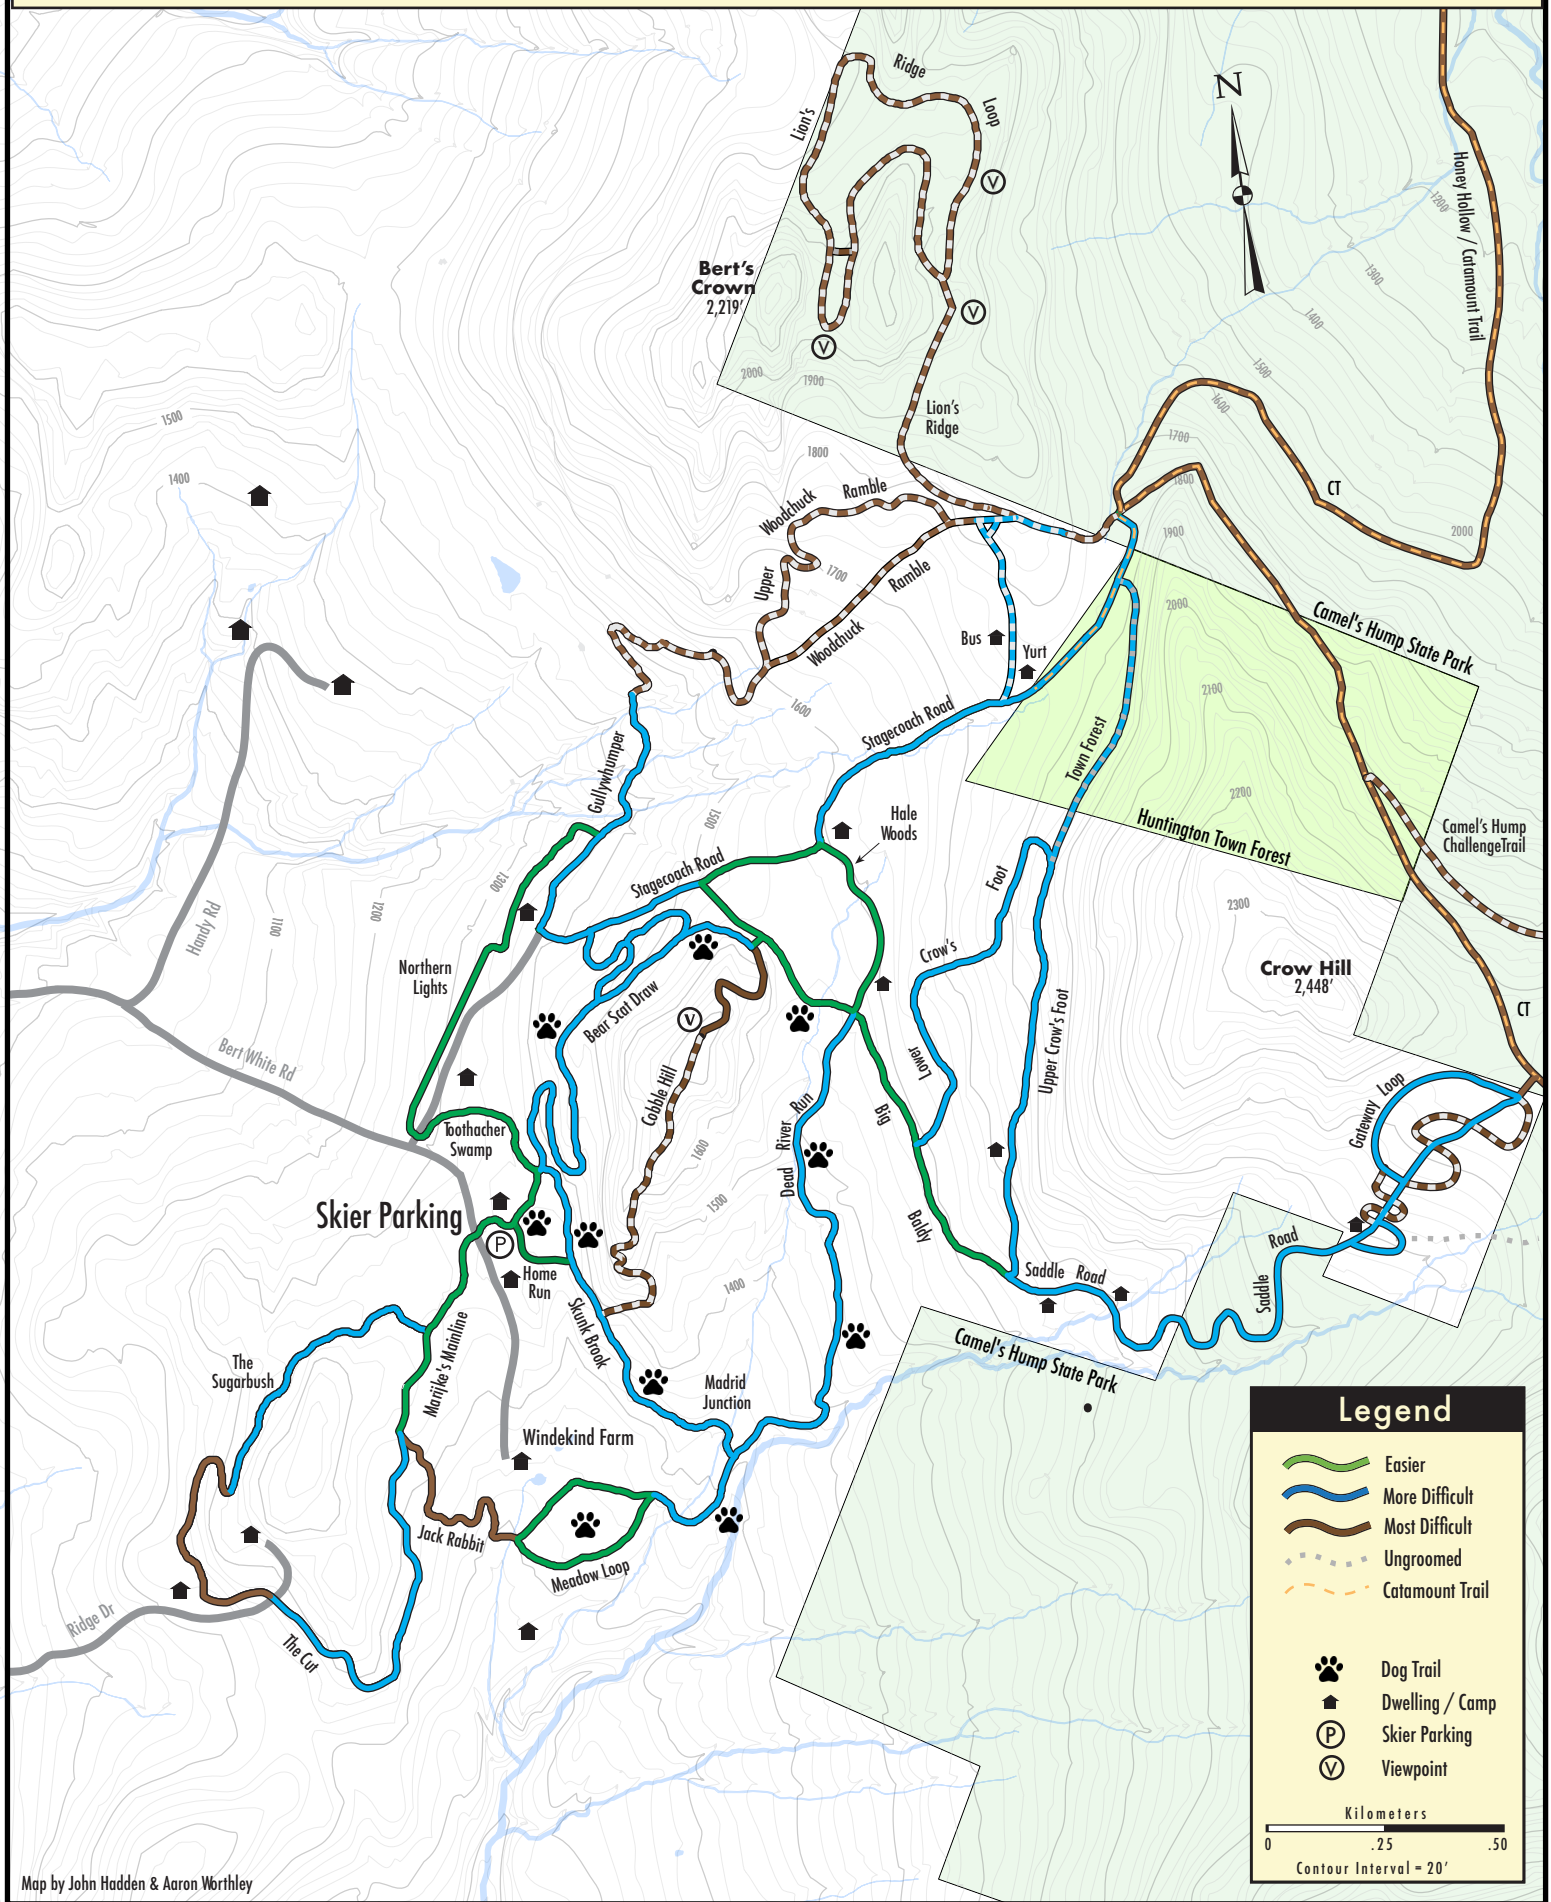

Camel's Hump Nordic Ski Area Trails

www.camelshumpskiers.org

Map by John Hadden & Aaron Worthley