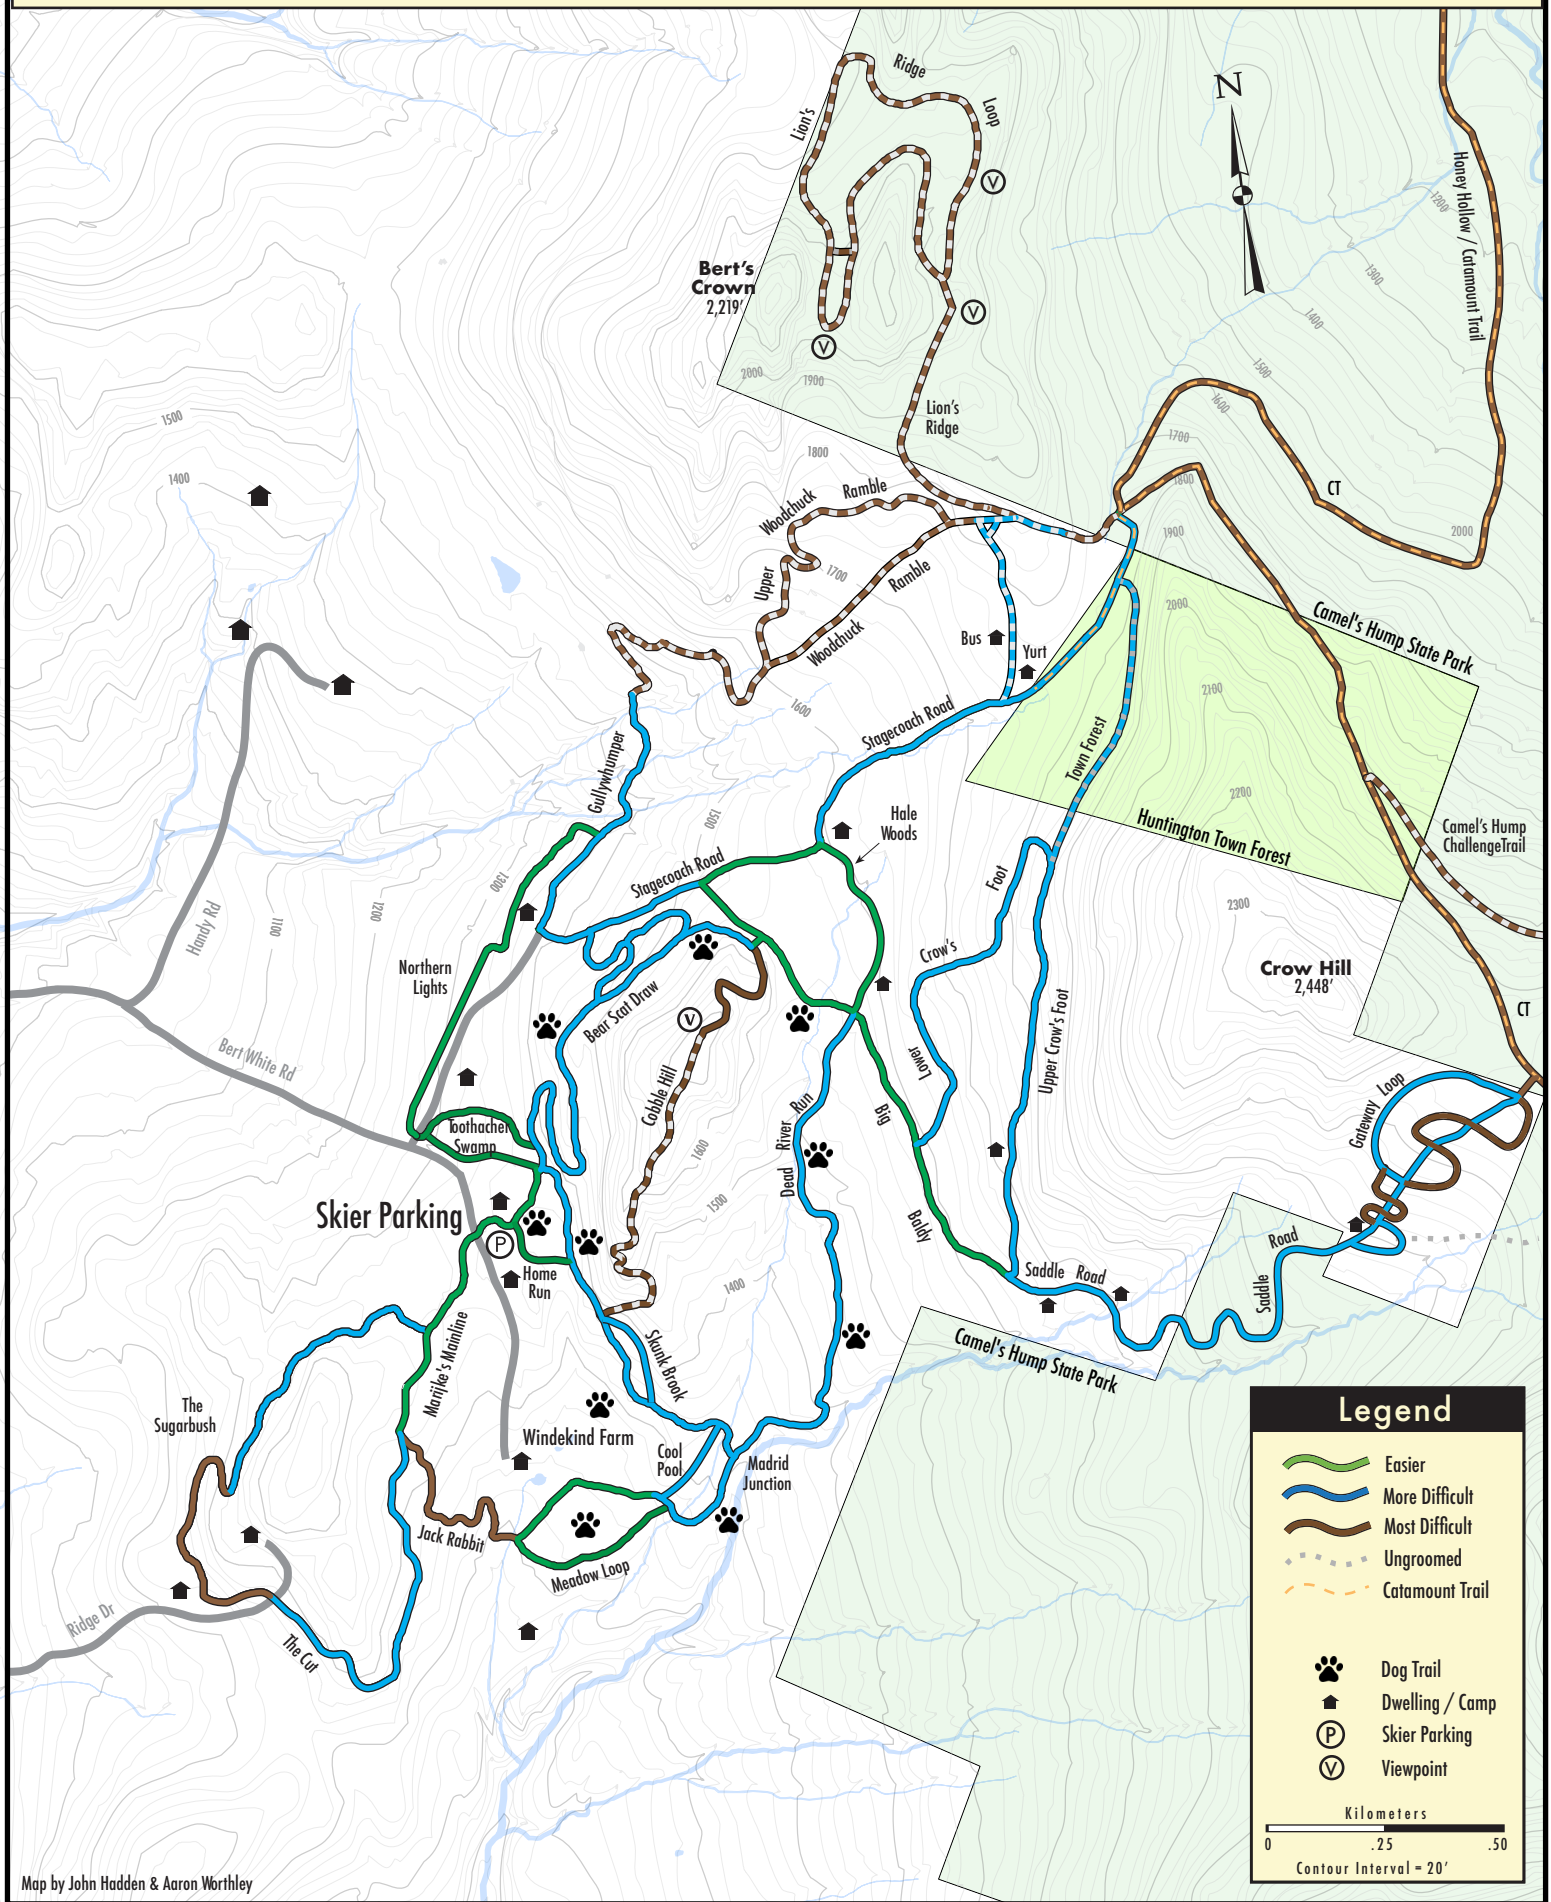

Camel's Hump Nordic Ski Area Trails

www.camelshumpskiers.org

Map by John Hadden & Aaron Worthley